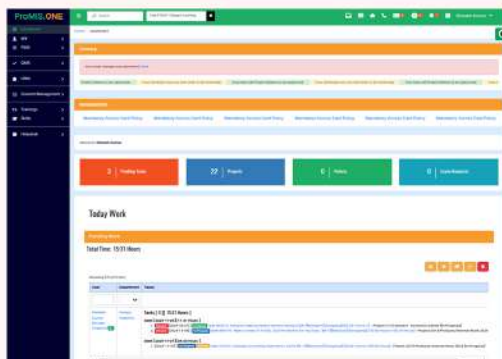

Key Features

- Monitors employee presence at the machine
- Check past activity logs.
- Notifications for prolonged inactivity

Smart City

Smart Parking Controller Model : SC100W2R1S

Key Features

- Automated Vehicle Check-In & Check-Out
- Automated Boom Barrier Control
- Contactless and Secure Payments
- Vehicle Information Management

Smart Office

Smart XS Control System Model : XS100-W2R2RF2S1B

Key Features

- Punch In/Punch Out
- On-screen Identity Confirmation
- Real-time Attendance Tracking
- Employee and User Management

At MACHMA 2025, we showcased our latest advancements in IoT-driven smart solutions, demonstrating how they can revolutionize industries, homes, offices, and entire cities. The event provided a valuable opportunity to engage with industry leaders, exchange insights on emerging digital threats, and explore cutting-edge IoT solutions that empower organizations to stay secure, efficient, innovative, and ahead in an ever-evolving and increasingly connected digital landscape.