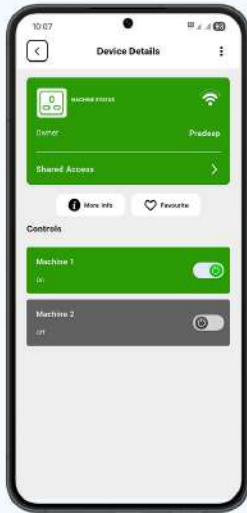

Product Catalog

Smart Home

**Smart Home Controller | WiFi and BLE
Wireless Inching Relay Monetary
Model : SH100C-W2R**

Key Features

- Multi-device ON/OFF Control
- Smartphone App Control
- Real-time Monitoring
- App Notifications

**Main Gate Smart Door Lock | WiFi &
Bluetooth Controller
Model : SHL100CW2R1S**

Key Features

- Mobile App Remote Control
- Tamper Notifications
- Auto Unlock
- Keyless Entry

Smart Switch | WiFi and BLE Wireless Inching Relay Monetary Model : SH100C-W2R